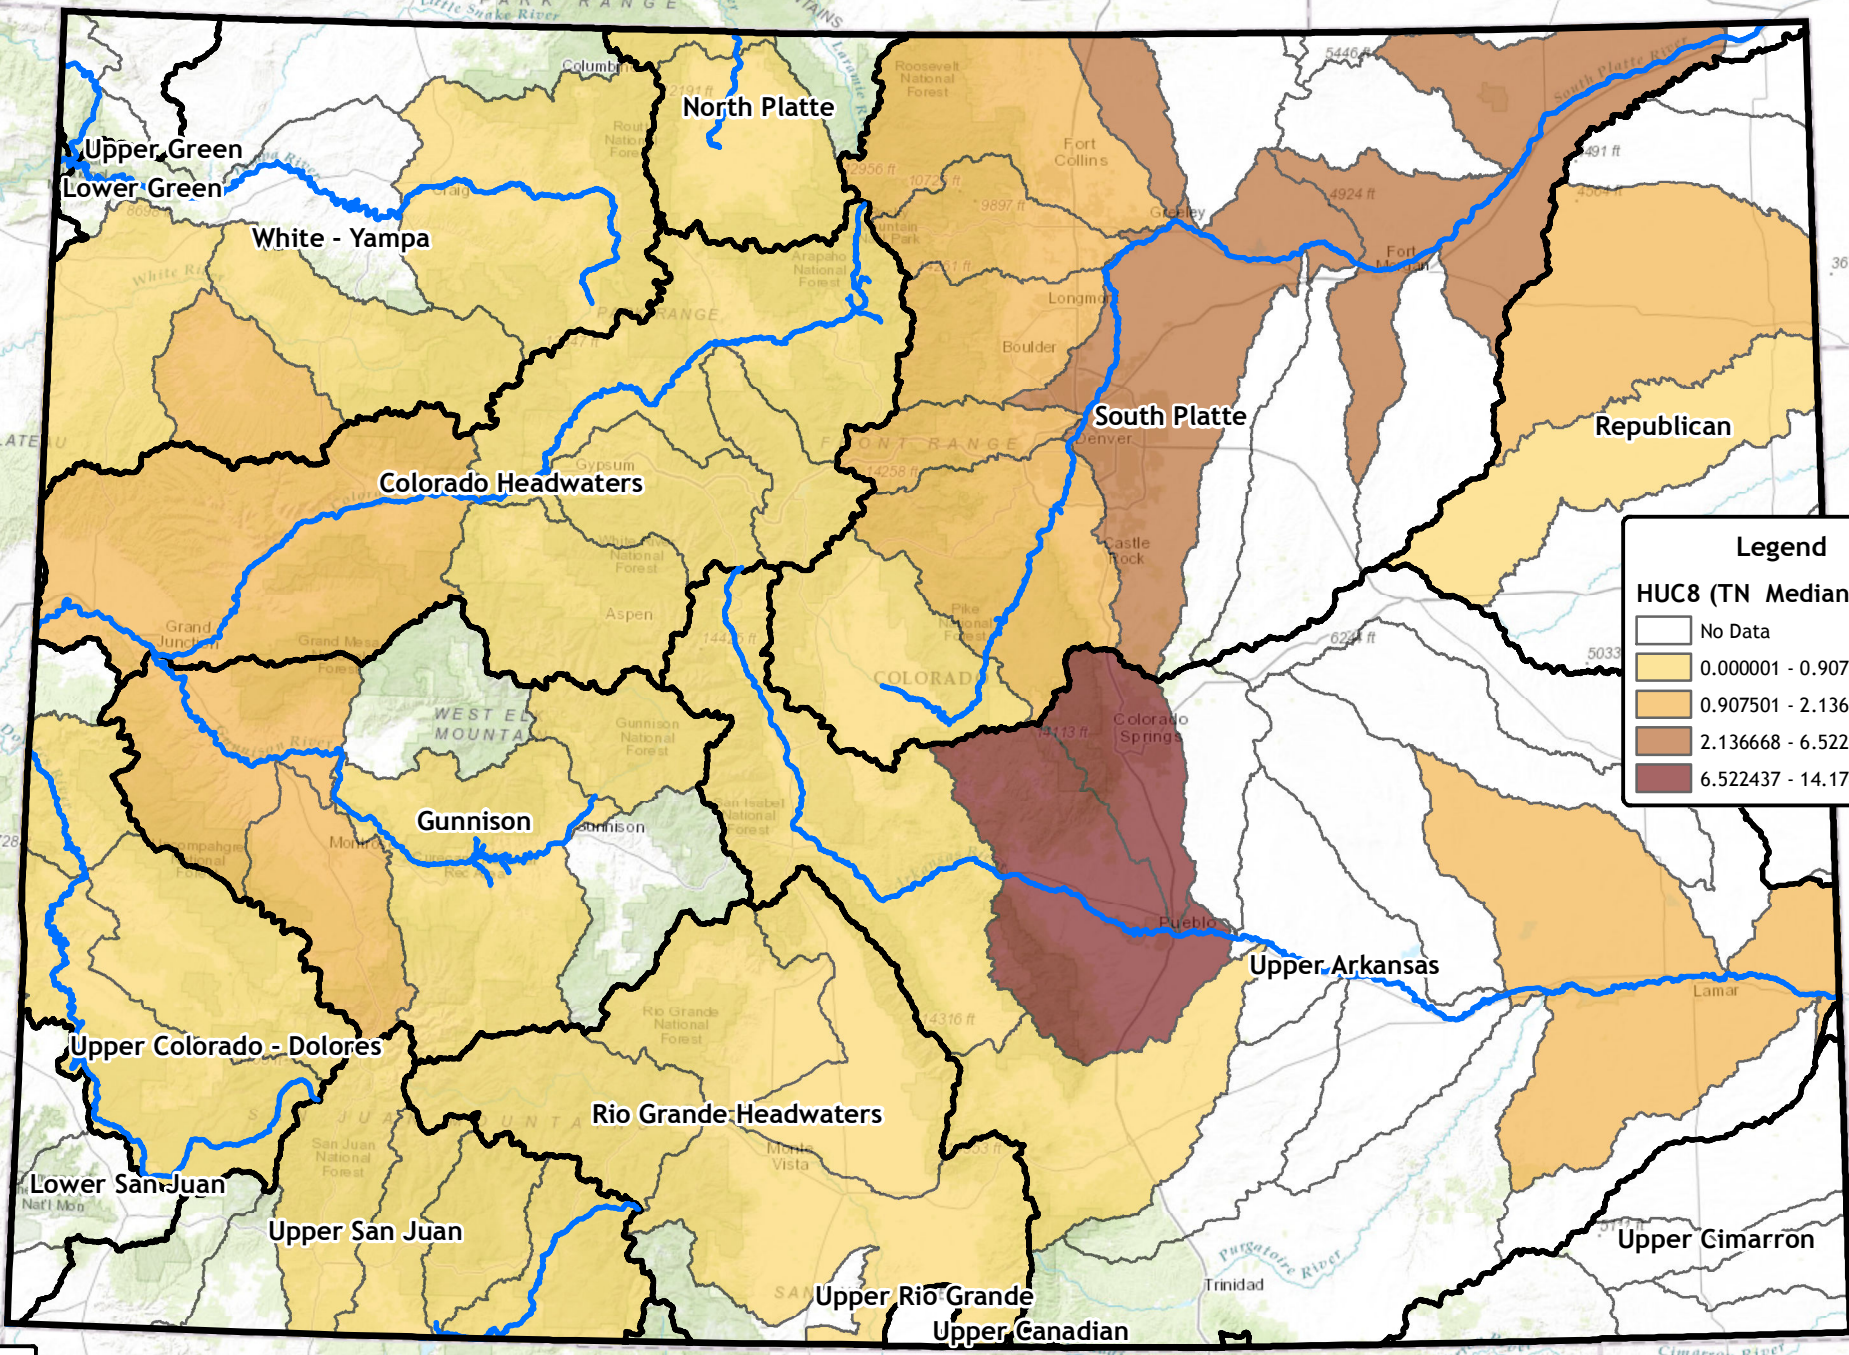

# Colorado Total Nitrogen by HUC8 (2010)

**Legend**

HUC8 (TN Median mg/L)

- No Data
- 0.000001 - 0.907500
- 0.907501 - 2.136667
- 2.136668 - 6.522436
- 6.522437 - 14.174143

Use constraints: There are no restrictions and legal prerequisites for using this data set. The state of Colorado assumes no liability to the completeness, correctness, or fitness for use of this data set.